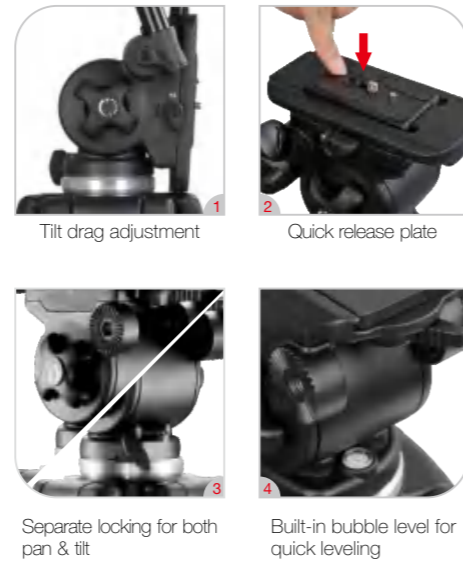

1 Tilt drag adjustment

2 Universal 501PL plate

3 Separate locking for both pan & tilt

4 Built-in bubble level for quick leveling

AH70 75mm Bowl size

- 5.0kg
11.0lbs
- 1700g
3.7lbs
- Fixed
- Fixed
- Variable
- 75mm
- 60°/
+90°
- 40°/
+80°

1 Tilt drag adjustment

2 Universal 501PL plate

3 Additional standard 1/4" screw holes

4 Built-in bubble level for quick leveling

AH500 65mm Bowl size

- 4.0kg
8.8lbs
- 1300g
2.9lbs
- Installed
- Fixed
- Fixed
- 65mm
- 65°/
+80°
- 30°/
+60°