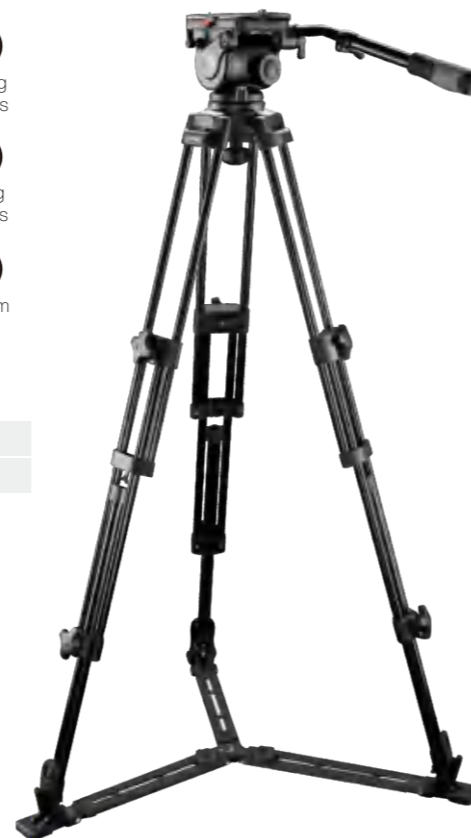

-  146.0cm
57.5in
-  2.5kg
5.5lbs
-  57.0cm
22.4in
-  995g
2.2lbs
-  57.5cm
22.6in

VM20 Monopod

-  160.0cm
63.0in
-  5.0kg
11.0lbs
-  61.0cm
24.0in
-  1315g
2.9lbs
-  61.0cm
24.0in

VT830 Video Tripod System

-  170.5cm
67.1in
-  12.0kg
26.5lbs
-  55.5cm
21.9in
-  7100g
15.7lbs
-  87.5cm
34.4in
-  100mm

Component:

Fluid head	AH830
Tripod	AT800

VT900 Video Tripod System

-  160.0cm
63.0in
-  15.0kg
33.1lbs
-  82.5cm
32.5in
-  7700g
17.0lbs
-  104.0cm
40.9in
-  100mm

Component:

Fluid head	AH900
Tripod	AT800

VM50A Monopod

-  190.0cm
74.8in
-  4.0kg
8.8lbs
-  76.0cm
29.9in
-  2385g
5.3lbs
-  76.5cm
30.1in

Aluminum

VM50C Monopod

-  190.0cm
74.8in
-  4.0kg
8.8lbs
-  76.0cm
29.9in
-  2085g
4.6lbs
-  76.5cm
30.1in