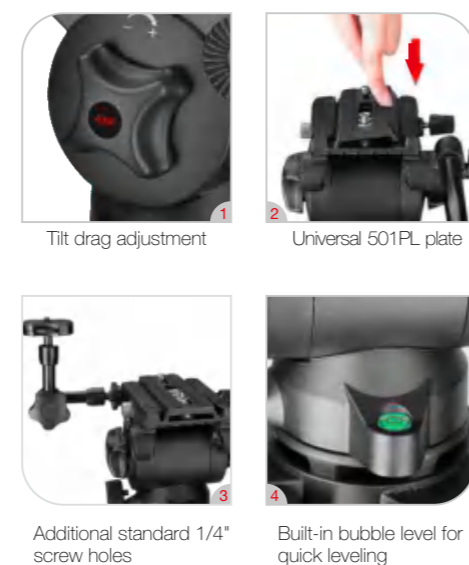

AH80 75mm Bowl size

- 8.0kg
  17.6lbs
- 1700g
  3.7lbs
- Fixed
- Fixed
- Variable
- 75mm
- -45°/
  +90°
- -30°/
  +60°