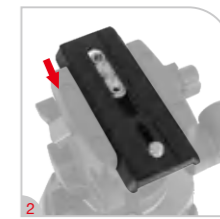

1 Smooth fluid for both pan&tilt

2 Adjustable counterbalance

3 Quick release plate

4 Built-in bubble level for quick leveling

AH50 65mm Bowl size

- 3.0kg
6.6lbs
- 1000g
2.2lbs
- Fixed
- Fixed
- Fixed
- 65mm
- 60°/
+90°
- 40°/
+80°

1 Smooth fluid for both pan&tilt

2 Universal 501PL plate

3 Separate locking for both pan & tilt

4 Built-in bubble level for quick leveling

AH60 75mm Bowl size

- 4.0kg
8.8lbs
- 1400g
3.1lbs
- Fixed
- Fixed
- Variable
- 75mm
- 50°/
+90°
- 40°/
+80°

1 Tilt drag adjustment

2 Universal 501PL plate

3 Separate locking for both pan & tilt

4 Built-in bubble level for quick leveling

AH70 75mm Bowl size

- 5.0kg
11.0lbs
- 1700g
3.7lbs
- Fixed
- Fixed
- Variable
- 75mm
- 60°/
+90°
- 40°/
+80°

1 Tilt drag adjustment

2 Universal 501PL plate

3 Additional standard 1/4" screw holes

4 Built-in bubble level for quick leveling

AH500 65mm Bowl size

- 4.0kg
8.8lbs
- 1300g
2.9lbs
- Installed
- Fixed
- Fixed
- 65mm
- 65°/
+80°
- 30°/
+60°