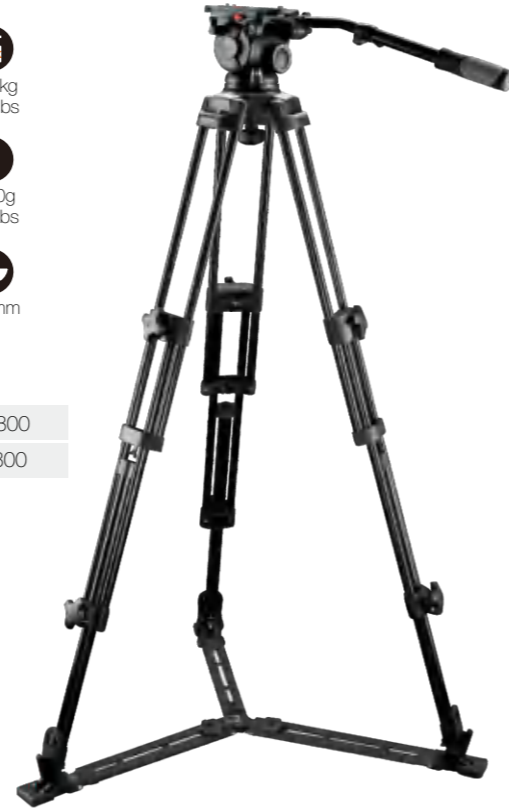

 163.0cm
64.2in
 8.0kg
17.6lbs
 80.0cm
31.5in
 5600g
12.3lbs
 84.0cm
33.1in
 75mm

Component:

Fluid head	AH630
Tripod	AT600

VT690 Video Tripod System

-  170.0cm
66.9in
-  10.0kg
22.0lbs
-  51.0cm
20.1in
-  10.2kg
22.5lbs
-  85.0cm
33.3in
-  100mm

Component:

Fluid head	AH90
Tripod	AT800

VT800 Video Tripod System

-  169.5cm
66.7in
-  12.0kg
26.5lbs
-  54.5cm
21.5in
-  6800g
15.0lbs
-  86.5cm
34.1in
-  100mm

Component:

Fluid head	AH800
Tripod	AT800

VM10 Monopod

-  146.0cm
57.5in
-  2.5kg
5.5lbs
-  57.0cm
22.4in
-  995g
2.2lbs
-  57.5cm
22.6in

VM20 Monopod

-  160.0cm
63.0in
-  5.0kg
11.0lbs
-  61.0cm
24.0in
-  1315g
2.9lbs
-  61.0cm
24.0in

VT830 Video Tripod System

-  170.5cm
67.1in
-  12.0kg
26.5lbs
-  55.5cm
21.9in
-  7100g
15.7lbs
-  87.5cm
34.4in
-  100mm

Component:

Fluid head	AH830
Tripod	AT800

VT900 Video Tripod System

-  160.0cm
63.0in
-  15.0kg
33.1lbs
-  82.5cm
32.5in
-  7700g
17.0lbs
-  104.0cm
40.9in
-  100mm