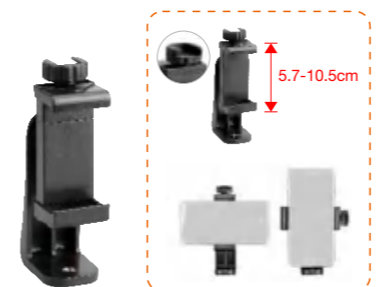

PH01
Phone Holder

Specification

Length: 8-11cm/3.1-4.3in
Net Weight:20g/0.1lbs

PH01M
Phone Holder

Specification

Length: 7.5-10cm/3.0-3.9in
Net Weight:50g/0.1lbs
Material:Metal

PH02
Phone Holder

Specification

Length: 7-10cm/2.8-3.9in
Net Weight:30g/0.1lbs

PH03
Phone Holder

Specification

Length: 5.7-10.5cm/2.2-4.1in
Net Weight:75g/0.2lbs

PH05
Two Clip Phone Holder

PH06
Three Clip Phone Holder

BT01
Bluetooth Remote Control