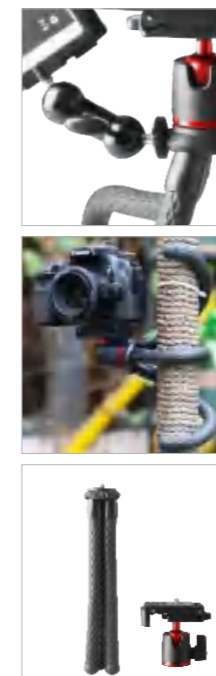

E-mail: sales@eimagevideo.com

Kit For Live Streaming & Vlogging

www.axrtec.com

AXR-10
Table Top Tripod

Specification

Panoramic rotation:360°
 Net Weight:150g/0.3lbs
 Max.Height:16cm/6.3in
 Min.Height:11cm/4.3in
 Transport Length:20.5cm/8.1in
 Payload:1kg/2.2lbs

2-IN-1 Clip Design

AXR-30
Flexible Tripod

Specification

Panoramic rotation:360°
 Net Weight:350g/0.8lbs
 Transport Length:26.5cm/10.4in
 Payload:1.5kg/3.3lbs

AXR-20
Flexible Tripod

Specification

Panoramic rotation:360°
 Net Weight:280g/0.6lbs
 Transport Length:25.5cm/10.0in
 Payload:1.5kg/3.3lbs

AXR-40
Flexible Tripod

Specification

Net Weight:280g/0.6lbs
 Material:Aluminum
 Max.Height:67cm/26.4in
 Min.Height:22cm/8.7in
 Transport Length:26.5cm/10.4in
 Payload:1.5kg/0.3lbs
 Sections:5

AXR-380
Mini Tripod