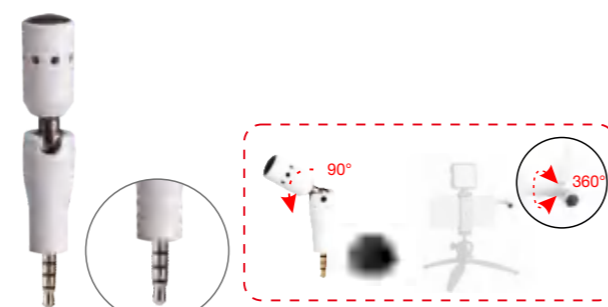

MD-21S
SmartPhone & Ipad Microphone

Specification

Element:Electret Condenser
Polar Pattern:Hyper-Cardioid
Frequency Response:40Hz-16kHz
Capsule Diameter:12mm
Sensitivity(±4dB):-50dB(3.2mV/Pa)
S/N ratio:≥55dB More than 55dB
Impedance:≤2.2k Less than 2.2k
Power Requirements:Plug-in power capacity,plug and play
Operating Temperature:-20°C+50°C
Weight:40g/0.1lbs
Length:φ13x72mm