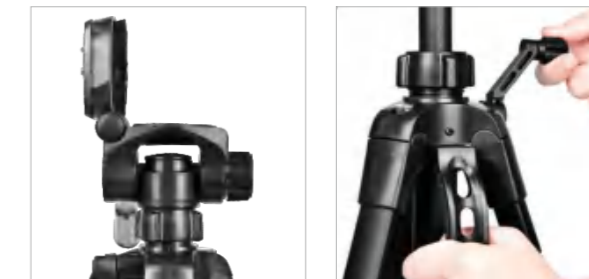

AXR-40
Flexible Tripod

Specification

Net Weight:280g/0.6lbs
 Material:Aluminum
 Max.Height:67cm/26.4in
 Min.Height:22cm/8.7in
 Transport Length:26.5cm/10.4in
 Payload:1.5kg/0.3lbs
 Sections:5

AXR-380
Mini Tripod

Max Leg Dia.:16.8mm/0.7in

AXR-520
Lightweight Tripod

Specification

Net Weight:920g/2.0lbs

Material:Aluminum

Max.Height:139cm/54.7in

Min.Height:55cm/21.7in

Transport Length:57.5cm/22.6in