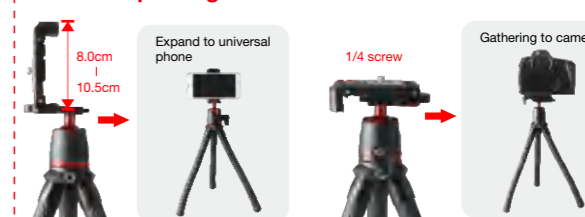

E-mail: sales@eimagevideo.com

Kit For Live Streaming & Vlogging

www.axrtec.com

AXR-10
Table Top Tripod

Specification

Panoramic rotation:360°
 Net Weight:150g/0.3lbs
 Max.Height:16cm/6.3in
 Min.Height:11cm/4.3in
 Transport Length:20.5cm/8.1in
 Payload:1kg/2.2lbs

2-IN-1 Clip Design

AXR-30
Flexible Tripod

Specification

Panoramic rotation:360°
 Net Weight:350g/0.8lbs
 Transport Length:26.5cm/10.4in
 Payload:1.5kg/3.3lbs

AXR-20
Flexible Tripod

Specification

Panoramic rotation:360°
 Net Weight:280g/0.6lbs
 Transport Length:25.5cm/10.0in
 Payload:1.5kg/3.3lbs

AXR-40
Flexible Tripod

Specification

Net Weight:280g/0.6lbs
 Material:Aluminum
 Max.Height:67cm/26.4in
 Min.Height:22cm/8.7in
 Transport Length:26.5cm/10.4in
 Payload:1.5kg/0.3lbs
 Sections:5

AXR-380
Mini Tripod

Max Leg Dia.:16.8mm/0.7in

AXR-520
Lightweight Tripod

Specification

Net Weight:920g/2.0lbs

Material:Aluminum

Max.Height:139cm/54.7in

Min.Height:55cm/21.7in

Transport Length:57.5cm/22.6in