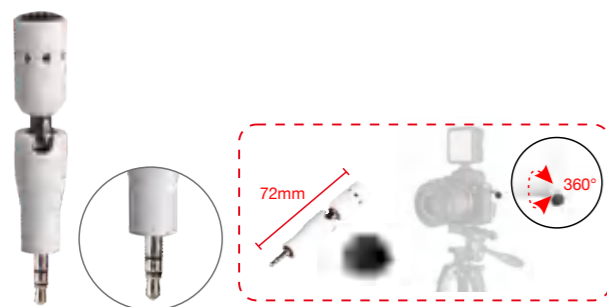

Inner Size:62x16x30cm / 24.4x6.3x11.8in
 External Max.Size:64x18x31cm / 25.2x7.1x12.2in
 Weight:3.6kg / 7.9lbs
 Fabric:Water-proof Wearable 1680D nylon

E-8
On-camera LED Light

Specification

Working Voltage:DC 3.0V
Power: 5.5W
Average Life time:5000H
Color Temperature: 6000K
Illuminance: 800Lm
Illumination angle: 60°
Applicable batteries: Two AA(5) batteries
Net Weight: 65g/0.1lbs
Size:80mm*67mm*32mm

EM-01
Extension Mount

Specification

Length: 18cm/7.1in
Net Weight:100g/0.2lbs

EM-01L
L-Shaped Extension Mount

Specification

Net Weight:200g/0.4lbs

MD-21C
Camera Microphone

Specification