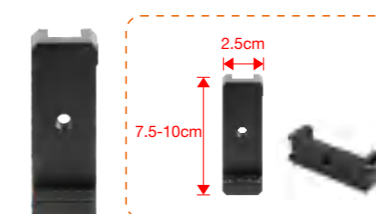

Inner Size:62x16x30cm / 24.4x6.3x11.8in
 External Max.Size:64x18x31cm / 25.2x7.1x12.2in
 Weight:3.6kg / 7.9lbs
 Fabric:Water-proof Wearable 1680D nylon

E-8
On-camera LED Light

Specification

Working Voltage:DC 3.0V
Power: 5.5W
Average Life time:5000H
Color Temperature: 6000K
Illuminance: 800Lm
Illumination angle: 60°
Applicable batteries: Two AA(5) batteries
Net Weight: 65g/0.1lbs
Size:80mm*67mm*32mm

PH01
Phone Holder

Specification

Length: 8-11cm/3.1-4.3in
Net Weight:20g/0.1lbs

PH01M
Phone Holder

Specification

Length: 7.5-10cm/3.0-3.9in
Net Weight:50g/0.1lbs
Material:Metal

PH02
Phone Holder

Specification

Length: 7-10cm/2.8-3.9in
Net Weight:30g/0.1lbs

PH03
Phone Holder

Specification

Length: 5.7-10.5cm/2.2-4.1in
Net Weight:75g/0.2lbs

PH05
Two Clip Phone Holder

PH06
Three Clip Phone Holder

BT01
Bluetooth Remote Control