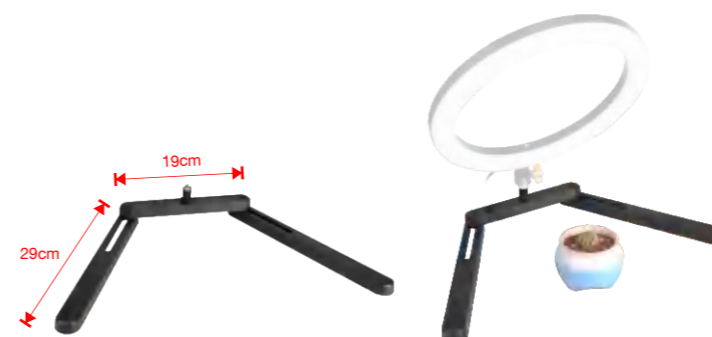

WT-8025
LED Light

Specification

Carrying Length:48cm / 18.9in
Max. Working Height:190cm / 74.8in
Min. Working Height:48cm / 18.9in
Max. Dia:25mm / 1in
Net Weight:0.9kg / 2.0lbs
Payload:3kg / 6.6lbs
Material:Aluminum
Sections:4