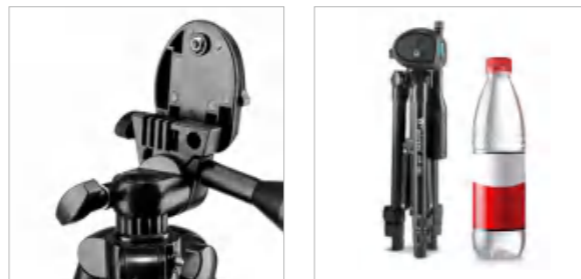

2-IN-1 Clip Design

AXR-30
Flexible Tripod

Specification

Panoramic rotation:360°
 Net Weight:350g/0.8lbs
 Transport Length:26.5cm/10.4in
 Payload:1.5kg/3.3lbs

AXR-20
Flexible Tripod

Specification

Panoramic rotation:360°
 Net Weight:280g/0.6lbs
 Transport Length:25.5cm/10.0in
 Payload:1.5kg/3.3lbs

AXR-40
Flexible Tripod

Specification

Net Weight:280g/0.6lbs
 Material:Aluminum
 Max.Height:67cm/26.4in
 Min.Height:22cm/8.7in
 Transport Length:26.5cm/10.4in
 Payload:1.5kg/0.3lbs
 Sections:5

AXR-380
Mini Tripod