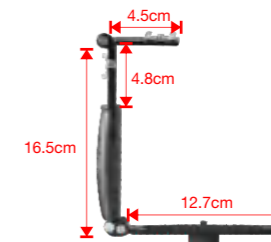

Max Leg Dia.:16.8mm/0.7in

AXR-520
Lightweight Tripod

Specification

Net Weight:920g/2.0lbs

Material:Aluminum

Max.Height:139cm/54.7in

Min.Height:55cm/21.7in

Transport Length:57.5cm/22.6in

Inner Size:62x16x30cm / 24.4x6.3x11.8in
 External Max.Size:64x18x31cm / 25.2x7.1x12.2in
 Weight:3.6kg / 7.9lbs
 Fabric:Water-proof Wearable 1680D nylon

E-8
On-camera LED Light

Specification

Working Voltage:DC 3.0V
Power: 5.5W
Average Life time:5000H
Color Temperature: 6000K
Illuminance: 800Lm
Illumination angle: 60°
Applicable batteries: Two AA(5) batteries
Net Weight: 65g/0.1lbs
Size:80mm*67mm*32mm

EM-01
Extension Mount

Specification

Length: 18cm/7.1in
Net Weight:100g/0.2lbs

EM-01L
L-Shaped Extension Mount

Specification

Net Weight:200g/0.4lbs

MD-21C
Camera Microphone

Specification

PH01
Phone Holder

Specification

Length: 8-11cm/3.1-4.3in
Net Weight:20g/0.1lbs

PH01M
Phone Holder

Specification

Length: 7.5-10cm/3.0-3.9in
Net Weight:50g/0.1lbs
Material:Metal

PH02
Phone Holder

Specification